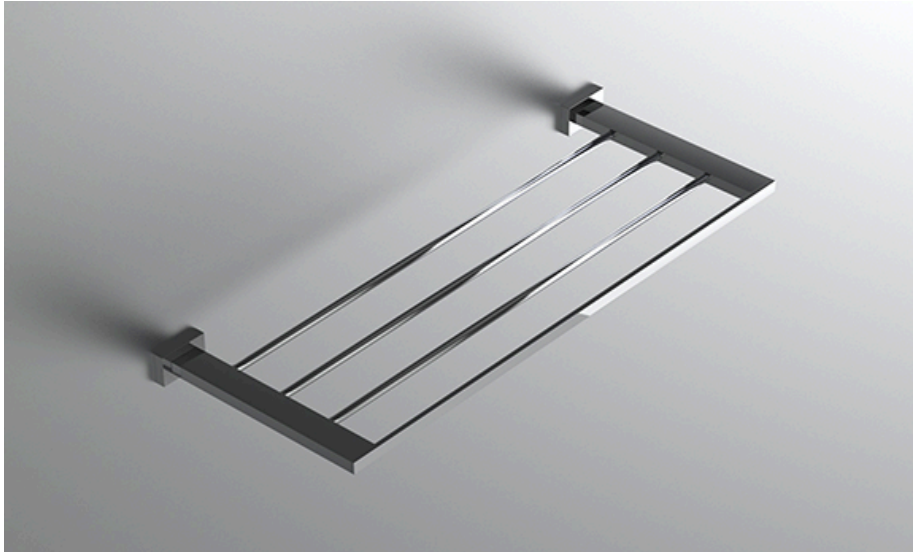

### FEATURES

- Premium 304 Grade Stainless Steel
- Solid Mount Construction
- Concealed Installation Hardware
- State of the art wall anchors included for installation on Dry wall or Tile